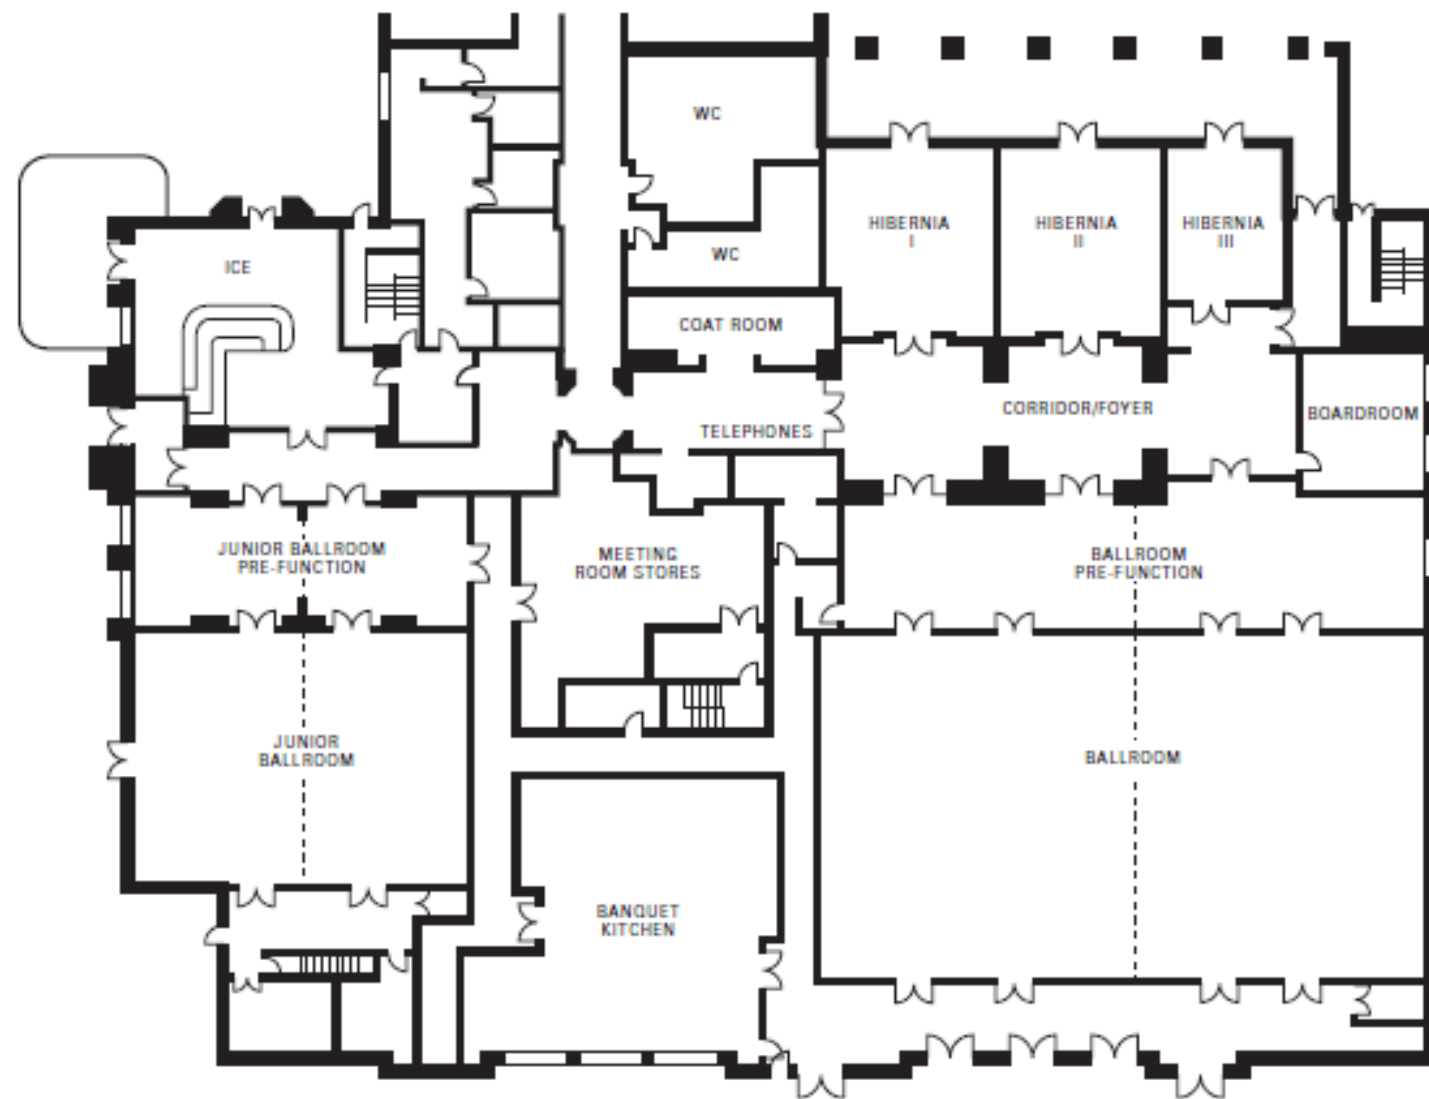

Conference Facilities